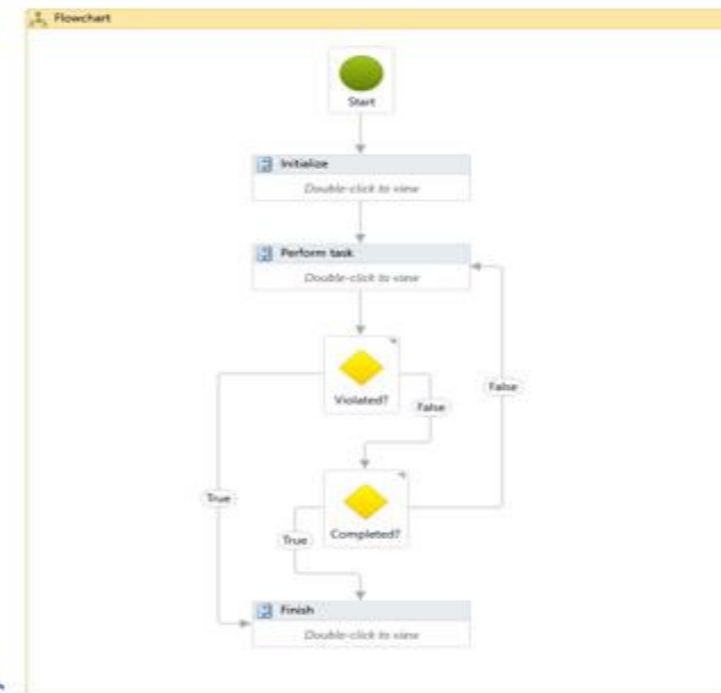

Smart Factory Workflow Engine

- ✓ is an **OPC UA** Client to **OPC UA** devices
- ✓ performs automated production workflows
- ✓ controls devices involved in the production process
- ✓ collects aggregated process data for further analysis